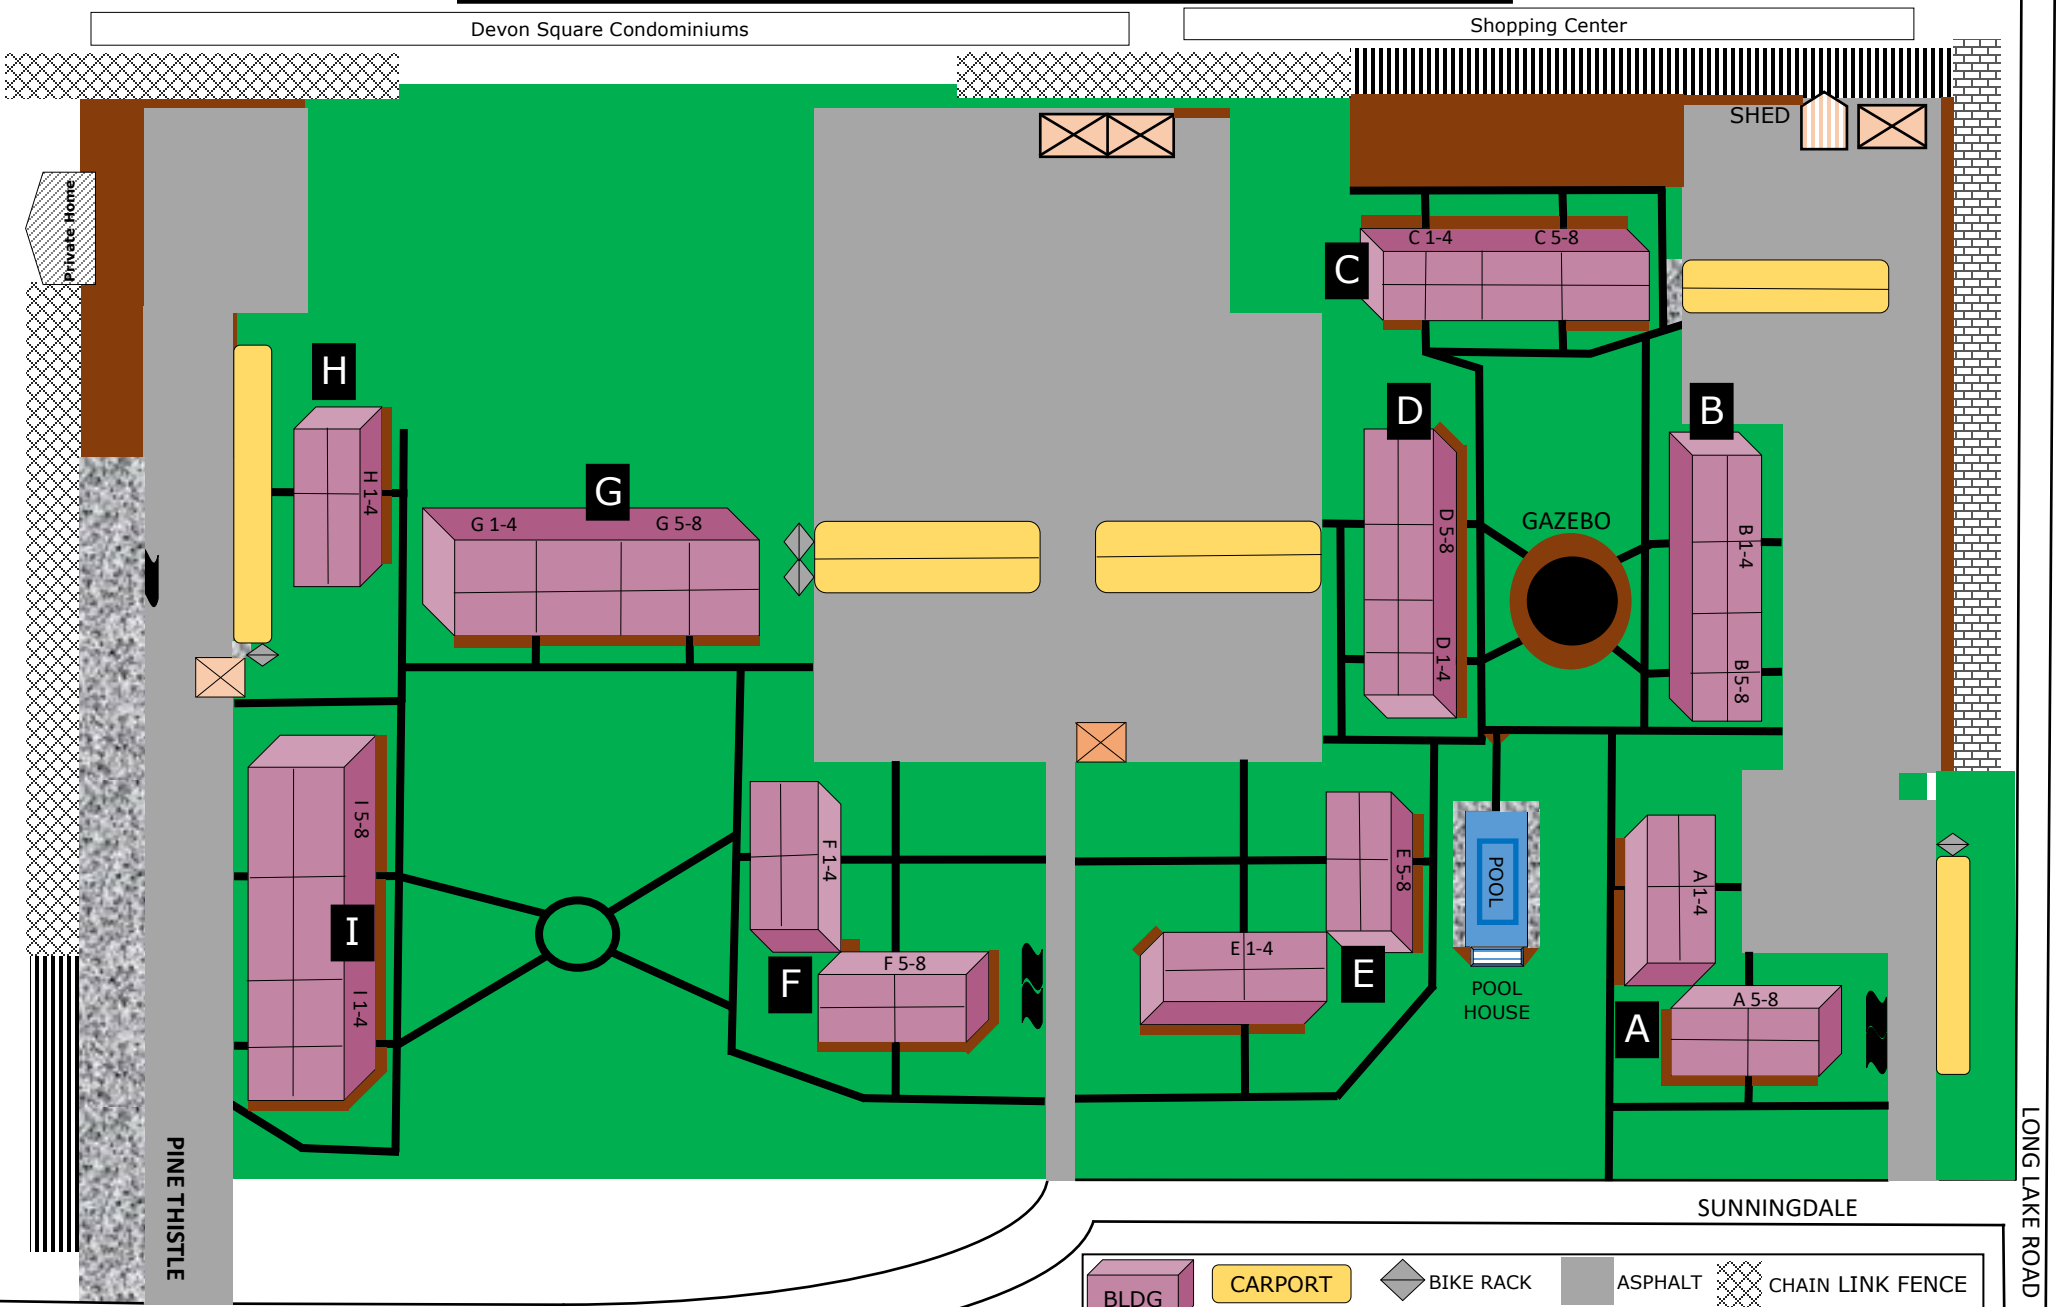

WILLOWAY CONDOMINIUM ASSOCIATION

801 W. Long Lake, Bloomfield, MI 48302—willowaycondo.com

WILLOWAY CONDOMINIUM ASSOCIATION

BLDG	CARPORT	BIKE RACK	ASPHALT	CHAIN LINK FENCE
1/4 Unit #/AMI & carport #	DUMPSTER	MAILBOXES	MULCH	WOODEN FENCE
	SIDEWALK	ROCKS	BRICK WALL	